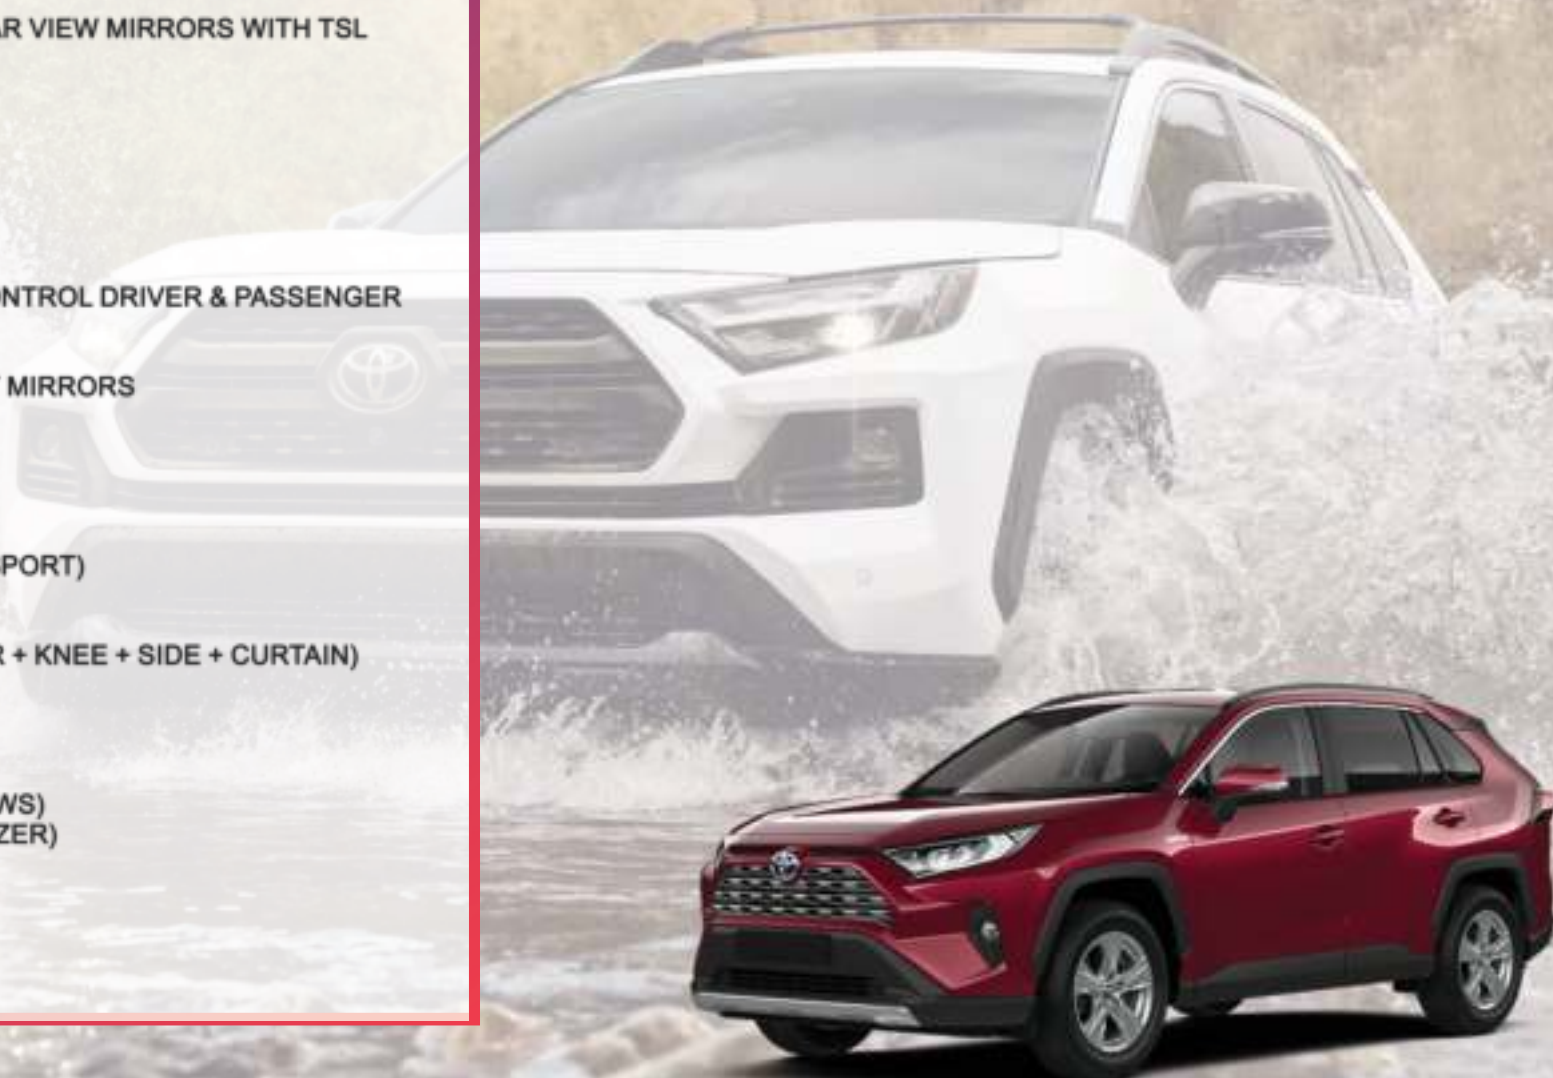

MODEL CODE – AXAH54L-ANXXBV
ENGINE:A25A-FXS, 2.5L HEV, 4-CYLINDERS
MAX OUTPUT (COMBINED): 219 HP / 5700 RPM
MAX TORQUE (ENGINE): 221 N.M / 3600 - 5200 RPM
MAX TORQUE (ELECTRIC MOTOR): 121 N.M
CONTINUOUS VARIABLE TRANSMISSION (CVT)
ALL WHEEL DRIVE (AWD E-FOUR) WITH TRAIL MODE
FUEL TANK CAPACITY: 55L
FUEL CONSUMPTION: 22.2 KM/L
5 PASSENGERS (INCLUDING DRIVER)
17" ALLOY WHEEL
TIRES SIZE: 225/65R17
LED PROJECTOR HEAD LIGHTS
DAYTIME RUNNING LIGHT (DRL)
KEYLESS ENTRY "REMOTE CONTROL"
COLORED AND POWERED OUTSIDE REAR VIEW MIRRORS WITH TSL
COLORED OUTSIDE DOOR HANDLES
REAR SPOILER
ENGINE PUSH START / STOP BUTTON
FABRIC SEAT
DRIVER SEAT VERTICAL ADJUSTER
TELESCOPIC STEERING WHEEL
STEERING WHEEL CONTROLS
4.2 INCH MULTI INFORMATION DISPLAY
AUTOMATIC A/C WITH INDEPENDENT CONTROL DRIVER & PASSENGER
REAR A/C DUCT
FRONT PASSENGER DOOR LOCK
SUN VISORS WITH ILLUMINATED VANITY MIRRORS
AUDIO & ENTERTAINMENT SYSTEM
DISPLAY AUDIO TOUCH SCREEN 8 INCH
APPLE CARPLAY SYSTEM
6 SPEAKERS
CRUISE CONTROL
DRIVE MODE SELECT (ECO / NORMAL / SPORT)
REAR CAMERA
REAR PARKING SENSORS
AIRBAGS (DRIVER & FRONT PASSENGER + KNEE + SIDE + CURTAIN)
ELECTRIC PARKING BRAKE (EPB)
BRAKE HOLD SYSTEM
ANTI-LOCK BRAKE SYSTEM (ABS)
VEHICLE STABILITY CONTROL (VSC)
TIRE PRESSURE WARNING SYSTEM (TPWS)
ANTI-THEFT SYSTEM (ENGINE IMMOBILIZER)
HILL-START ASSIST CONTROL (HAC)
FLOOR MAT
TIRE INFLATOR
FUEL STICKER
SAFETY PACKAGE

TOYOTA